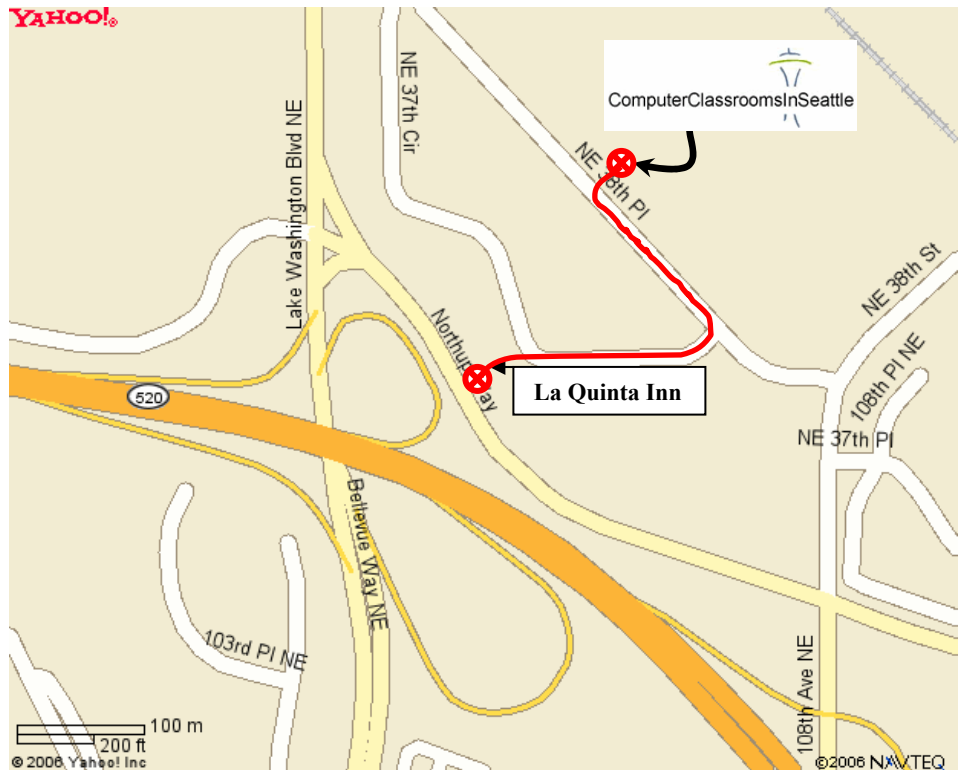

La Quinta Inn - Kirkland

10530 NE Northup Way

Kirkland, WA 98033

Local Phone: (425) 828-6585

Toll Free: (800) 687-6667

Walking or driving to our facility:

Exit at the rear of the LaQuinta. Immediately turn right and walk up the driveway to NE 38th Pl. You will be across from the South Kirkland Park and Ride. Cross the street and turn left. You will see Yarrow Bay Office Park. Walk up the driveway and go toward the buildings on the left. Quad One North is our building. As you walk in the front door our reception area is in the right corner.

Computer Classrooms In Seattle

10604 NE 38th Pl Suite 118

Kirkland, WA 98033

425 576 9747 ext 0

Walking or driving from our facility:

Exit right onto 38th Pl. from Yarrow Bay Office Park. Look for the LaQuinta sign on the right and turn in. You will be at the back entrance of the building.