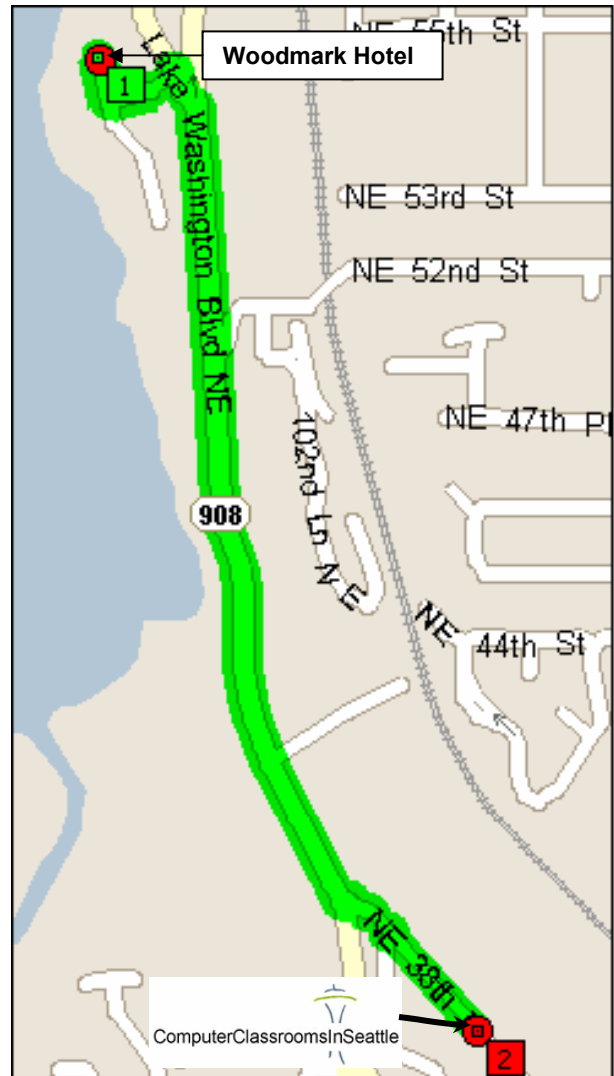

## The Woodmark Hotel on Lake Washington

1200 Carillon Point

Kirkland, WA 98033

Local Phone: (425) 822-3700

Toll Free: (800) 822-3700

Depart 1200 Carillon Pt, Kirkland, WA 98033 on Carillon Pt (South), Turn RIGHT (South-East) onto SR-908 [Lake Washington Blvd NE], Turn LEFT (East) onto NE 38th Pl, Arrive 10604 NE 38th Pl, Kirkland, WA 98033

## Computer Classrooms In Seattle

10604 NE 38th Pl Suite 118

Kirkland, WA 98033

425 576 9747 ext 0

Depart 10604 NE 38th Pl, Kirkland, WA 98033 on NE 38th Pl (North-West), Turn RIGHT (North) onto SR-908 [Lake Washington Blvd NE], Turn LEFT (South-West) onto Carillon Pt, Arrive 1200 Carillon Pt, Kirkland, WA 98033